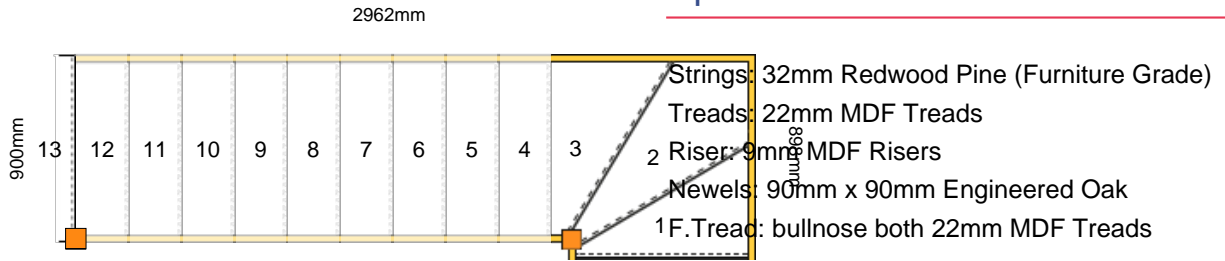

Please check all dimensions and material spec on this drawing before placing an order.

Assembly and Packaging

The staircase is Assembled

Technical Details

Total Rise: 2580mm
Individual Rise: 13 @ 198.46mm
Individual Going: 220.41mm
Width Over Strings (mm): 900mm

Specification