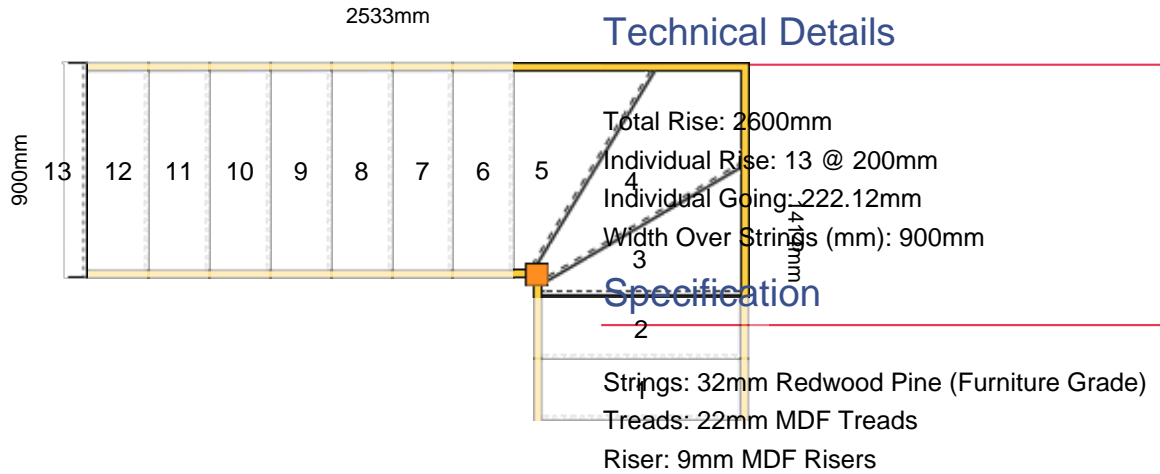

Assembly and Packaging

The staircase is Assembled

Technical Details