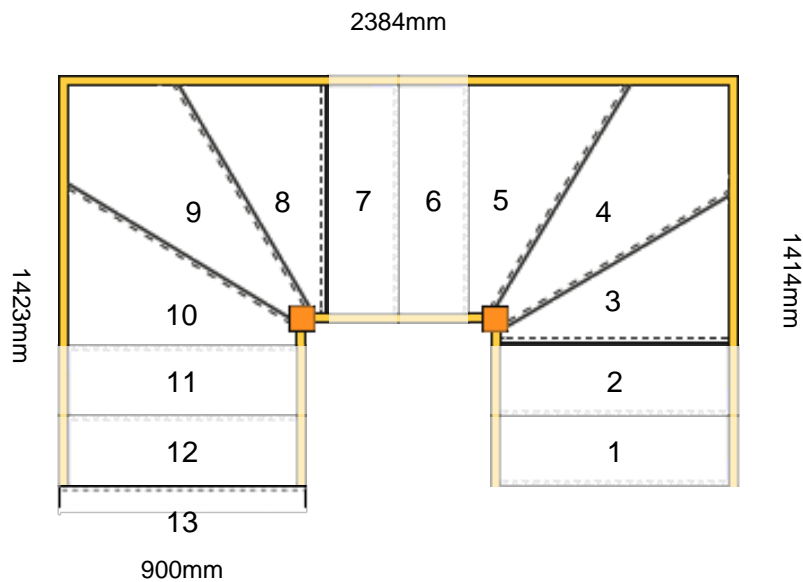

Please check all dimensions and material spec on this drawing before placing an order.

Assembly and Packaging

The staircase is Assembled

Technical Details

Total Rise: 2600mm

Individual Rise: 13 @ 200mm

Individual Going: 222.12mm

Width Over Strings (mm): 900mm

Specification

Strings: 32mm Redwood Pine (Furniture Grade)

Treads: 22mm MDF Treads

Riser: 9mm MDF Risers