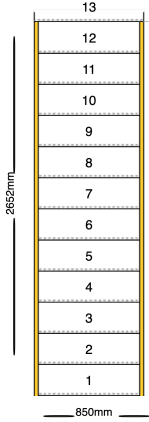

line_item: Custom Staircase

Stair Type:	Straight Staircase
Building Regulations:	UK
Construction Type:	Closed Tread Construction
Rise:	2600mm
Number of Risers:	13
Delivery Time:	standard
Requested date:	
String Material:	27mm Redwood Pine Strings (Furniture Grade)
Tread Material:	25mm MDF Treads
Riser Material:	12mm MDF Risers
Individual Rise:	200mm
Going:	220mm
Overall String Width:	850mm
Nosing Style:	Half Round
Assembly:	Assembled
Est. Delivery Date:	from 30 Aug 22 to 01 Sep 22
Orig Price:	480
Price (£480.00):	