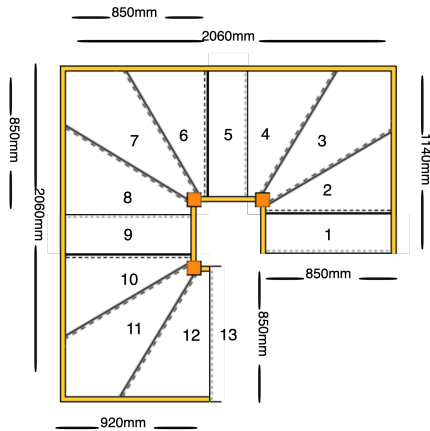

line_item: Custom Staircase

Stair Type:	Triple Staircase
Building Regulations:	UK
String Width Flight Two:	850mm
String Width Flight Three:	850mm
String Width Flight Four:	850mm
Direction Turn One :	Left
Direction Turn Two:	Left
Direction Turn Three:	Left
Number of Treads in Flight One:	1
Number of Treads in Turn One:	3
Number of Treads in Flight Two:	1
Number of Treads in Turn Two:	3
Number of Treads in Flight Three:	1
Number of Treads in Turn Three:	3
Number of Treads in Flight Four:	0
Construction Type:	Closed Tread Construction
Rise:	2600mm
Number of Risers:	13
Delivery Time:	standard
Requested date:	
String Material:	27mm Redwood Pine Strings (Furniture Grade)
Tread Material:	25mm MDF Treads
Riser Material:	12mm MDF Risers
Winder Tread Material:	25mm MDF Treads
Individual Rise:	200mm
Going:	220mm
Overall String Width:	850mm
Nosing Style:	Half Round
Assembly:	Assembled
Est. Delivery Date:	from 31 Aug 22 to 02 Sep 22