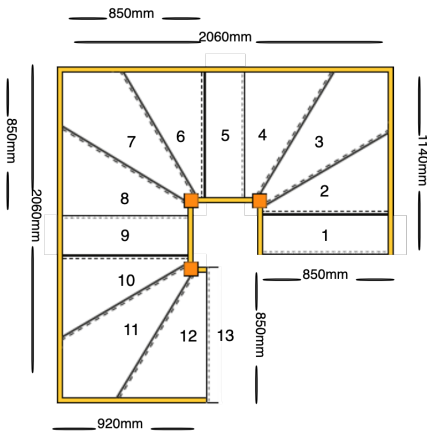

line_item: Custom Staircase

Stair Type:	Single Staircase
Building Regulations:	UK
Number of Treads in Flight One:	2
Turn One Direction:	Left
Number of Treads in Turn One:	3
Number of Treads in Flight Two:	7
String Width Flight One:	850mm
String Width Flight Two:	850mm
Construction Type:	Closed String
Rise:	2600mm
Number of Risers:	13
Construction Type:	Closed String: Construction Type
Delivery Time:	standard
Requested date:	
String Material:	27mm Redwood Pine Strings (Furniture Grade)
Tread Material:	25mm MDF Treads
Riser Material:	12mm Plywood Risers
Winder Tread Material:	25mm MDF Treads
Individual Rise:	200mm
Going:	220mm
Overall String Width:	850mm
Nosing Style:	Half Round Nosing (Included as standard)
Assembly:	Assembled

line_item: Custom Staircase

Stair Type:	Triple Staircase
Building Regulations:	UK
String Width Flight One:	850mm
String Width Flight Two:	850mm
String Width Flight Three:	850mm
String Width Flight Four:	850mm
Direction Turn One :	Left
Direction Turn Two:	Left
Direction Turn Three:	Left
Number of Treads in Flight One:	1
Number of Treads in Turn One:	3
Number of Treads in Flight Two:	1
Number of Treads in Turn Two:	3
Number of Treads in Flight Three:	1
Number of Treads in Turn Three:	3

Number of Treads in Flight Four:	0
Construction Type:	Closed String
Rise:	2600mm
Number of Risers:	13
Construction Type:	Closed String: Construction Type
Delivery Time:	standard
Requested date:	
String Material:	27mm Redwood Pine Strings (Furniture Grade)
Tread Material:	25mm MDF Treads
Riser Material:	12mm Plywood Risers
Winder Tread Material:	25mm MDF Treads
Individual Rise:	200mm
Going:	220mm
Overall String Width:	850mm
Nosing Style:	Half Round Nosing (Included as standard)
Assembly:	Assembled
Est. Delivery Date:	from 16 Nov 22 to 18 Nov 22