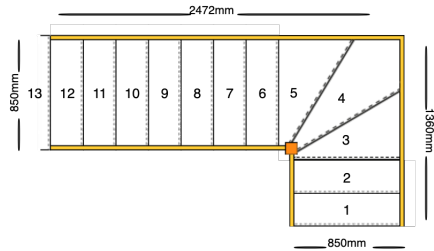

line_item: Custom Staircase

Stair Type:	Single Staircase
Building Regulations:	UK
Number of Treads in Flight One:	2
Turn One Direction:	Left
Number of Treads in Turn One:	3
Number of Treads in Flight Two:	7
String Width Flight One:	850mm
String Width Flight Two:	850mm
Construction Type:	Closed String
Rise:	2600mm
Number of Risers:	13
Construction Type:	Closed String: Construction Type
Delivery Time:	standard
Requested date:	
String Material:	27mm Redwood Pine Strings (Furniture Grade)
Tread Material:	25mm MDF Treads
Riser Material:	12mm Plywood Risers
Winder Tread Material:	25mm MDF Treads
Individual Rise:	200mm
Going:	220mm
Overall String Width:	850mm
Nosing Style:	Half Round Nosing (Included as standard)
Assembly:	Assembled

line_item: Custom Staircase

Stair Type:	Triple Staircase
Building Regulations:	UK
String Width Flight One:	850mm
String Width Flight Two:	850mm
String Width Flight Three:	850mm
String Width Flight Four:	850mm
Direction Turn One :	Left
Direction Turn Two:	Left
Direction Turn Three:	Left
Number of Treads in Flight One:	1
Number of Treads in Turn One:	3
Number of Treads in Flight Two:	1
Number of Treads in Turn Two:	3
Number of Treads in Flight Three:	1
Number of Treads in Turn Three:	3

Number of Treads in Flight Four:	0
Construction Type:	Closed String
Rise:	2600mm
Number of Risers:	13
Construction Type:	Closed String: Construction Type
Delivery Time:	standard
Requested date:	
String Material:	27mm Redwood Pine Strings (Furniture Grade)
Tread Material:	25mm MDF Treads
Riser Material:	12mm Plywood Risers
Winder Tread Material:	25mm MDF Treads
Individual Rise:	200mm
Going:	220mm
Overall String Width:	850mm
Nosing Style:	Half Round Nosing (Included as standard)
Assembly:	Assembled
Est. Delivery Date:	from 16 Nov 22 to 18 Nov 22