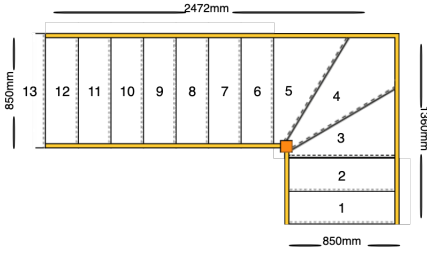

line_item: Custom Staircase

Please note

- 1) Labour must NOT be booked until the staircase is delivered.
- 2) Your staircase will be put into production within 24 hrs of placing this order and will be produced according to this drawing.