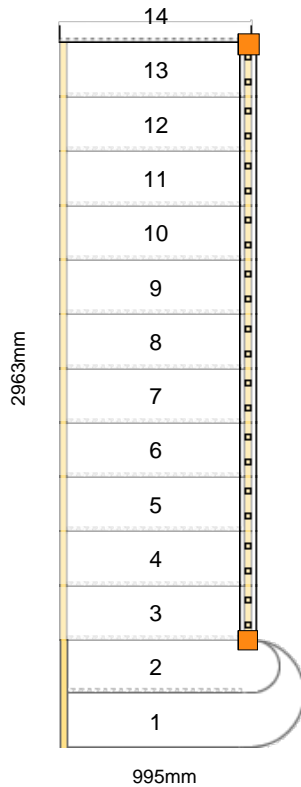

Please check all dimensions and material spec on this drawing before placing an order.

Assembly and Packaging

The staircase is Assembled

Technical Details

Total Rise: 2660mm

Individual Rise: 14 @ 204.62mm

Individual Going: 227.25mm

Width Over Strings (mm): 995mm

Specification

Strings: 32mm Redwood Pine (Furniture Grade)

Treads: 22mm MDF Treads

Riser: 9mm MDF Risers

Newels: 90mm x 90mm Engineered Oak

F.Tread: c-curtail-curtail right 22mm MDF Treads

Raking Handrail: Oak with Glass

Landing Handrail: Oak with Glass