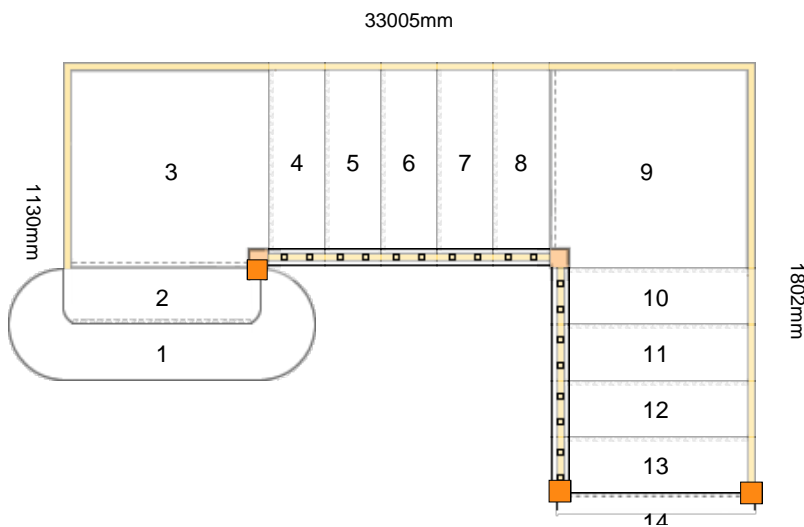

Please check all dimensions and material spec on this drawing before placing an order.

Assembly and Packaging

The staircase is Assembled

Technical Details

Total Rise: 2660mm

Individual Rise: 13 @ 204.62mm

Individual Going: 227.25mm

Width Over Strings (mm): 900mm

Specification

Strings: 32mm Redwood Pine (Furniture Grade)

Treads: 22mm MDF Treads

Riser: 9mm MDF Risers

Newels: 90mm x 90mm Engineered Oak

F.Tread: c-curtail-bullnose both 22mm MDF Treads

Raking Handrail: Oak with Glass

Landing Handrail: Oak with Glass