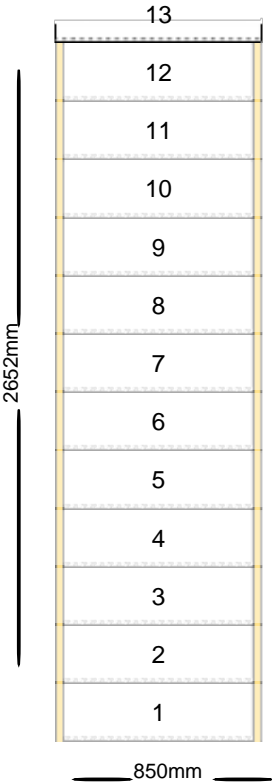

Assembly and Packaging

The staircase is Assembled

Technical Details

Total Rise: 2600mm
Individual Rise: 13 @ 200mm
Individual Going: 220mm
Width Over Strings (mm):

Specification

Strings: 27mm Redwood Pine Strings (Furniture Grade)
Treads: 25mm MDF Treads
Riser: 12mm MDF Risers

Assembly and Packaging

The staircase is Assembled

Technical Details

Total Rise: 2600mm

Individual Rise: 13 @ 200mm

Individual Going: 220mm

Width Over Strings (mm):

Specification