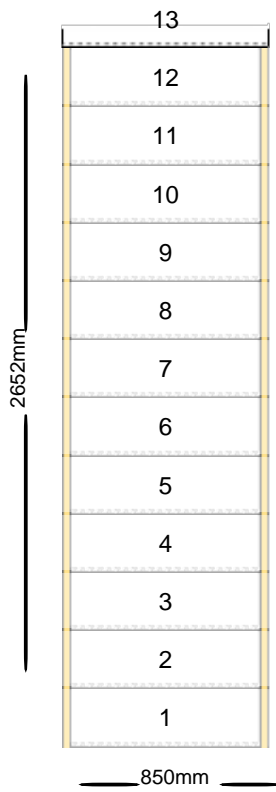

Assembly and Packaging

The staircase is Assembled

Technical Details

Total Rise: 2600mm
Individual Rise: 13 @ 200mm
Individual Going: 220mm
Width Over Strings (mm):

Specification

Strings: 27mm Redwood Pine Strings (Furniture Grade)
Treads: 25mm MDF Treads
Riser: 12mm MDF Risers

Assembly and Packaging

The staircase is Assembled

Technical Details

Total Rise: 2600mm

Individual Rise: 13 @ 200mm

Individual Going: 220mm

Width Over Strings (mm):

Specification